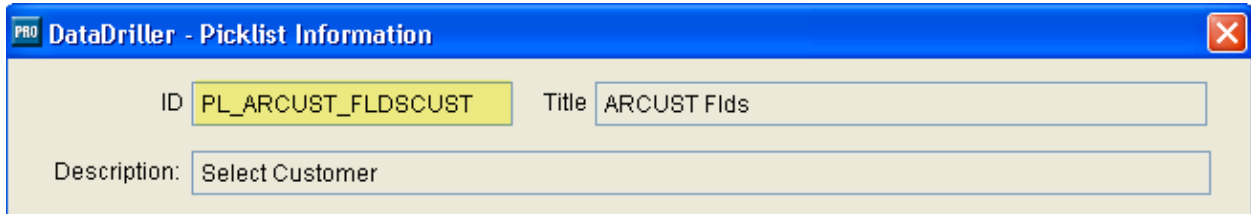

Adding Fields to a Picklist

A great tip & trick for Sage Pro.

You can easily add any field to an existing picklist to make it easier to filter, sort and locate information. For example, on the Customer picklist, the only fields that are shown are the Customer Number, Company Name, Contact Name, and Phone:

Let's say we want to add City, State, and Current Balance to this list.

1. Click the  icon and take note of the ID (In this case, PL_ARCUST_FLDCUST)

2. Close the Picklist windows and click File → Maintain Dataviews. Type in the Picklist ID from Step 1 and press ENTER or TAB